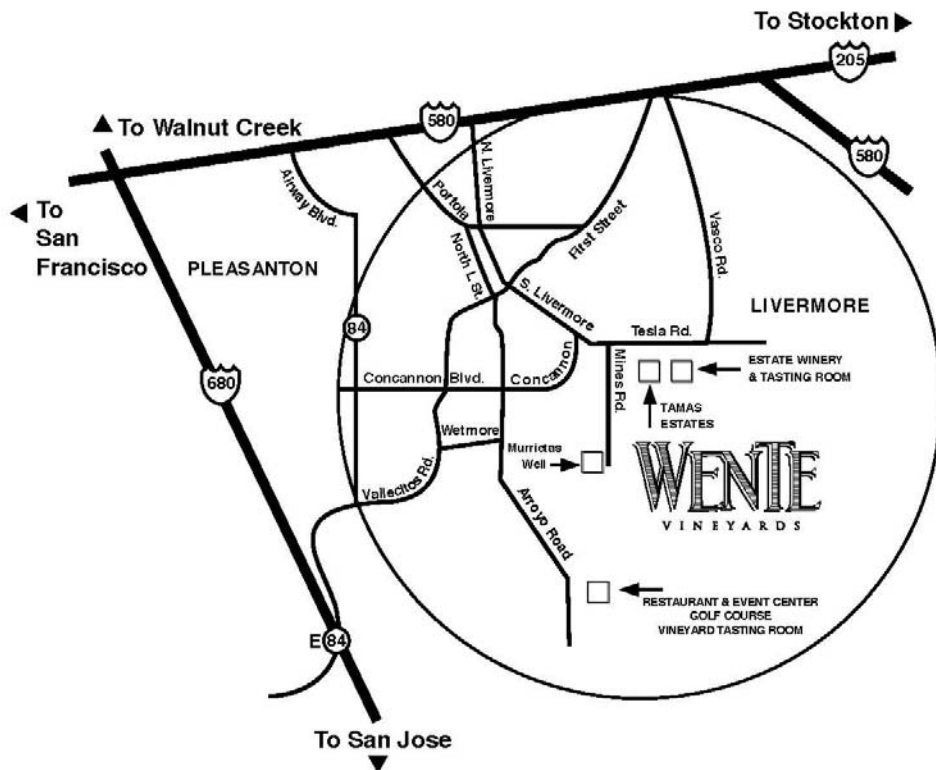

## FROM THE NORTH

If you are traveling from the Walnut Creek, Alamo, Danville and San Ramon areas, please take Highway 680 South to 580 East heading toward Stockton. Exit at Vasco Road and head south for 3 miles until Vasco Road dead-ends at Tesla Road. Turn right onto Tesla Road, proceed 1/3 of a mile and Wente Vineyards Estate Winery will be on your left. Enter through the second driveway on your left and you will see our tasting room straight ahead.

## FROM THE SOUTH

When traveling from the San Jose, Palo Alto and Fremont areas, please take Highway 680 North. Immediately after the Calaveras Road - Sunol West 84 exit, take the Livermore 84 East exit off the freeway. Proceed along Highway 84 East approximately 7.4 miles to the sixth stoplight, which is the intersection of Holmes Street and Concannon Boulevard. Turn right onto Concannon Boulevard and follow it for 2 miles until it dead ends at South Livermore Avenue. Turn right at the stoplight. Proceed 1.3 miles (South Livermore Avenue turns into Tesla Road), and you will see Wente Vineyards Estate Winery on your right. Turn right into the second driveway and you will see our tasting room straight ahead.

## FROM THE EAST

If you are arriving from the Stockton, Modesto and Tracy areas, please take Highway 580 West towards San Francisco. Exit at Vasco Road and head south for 3 miles until Vasco Road dead-ends at Tesla Road. Turn right onto Tesla Road, proceed 1/3 of a mile and Wente Vineyards Estate Winery will be on your left. Enter through the second driveway on your left and you will see our tasting room straight ahead.