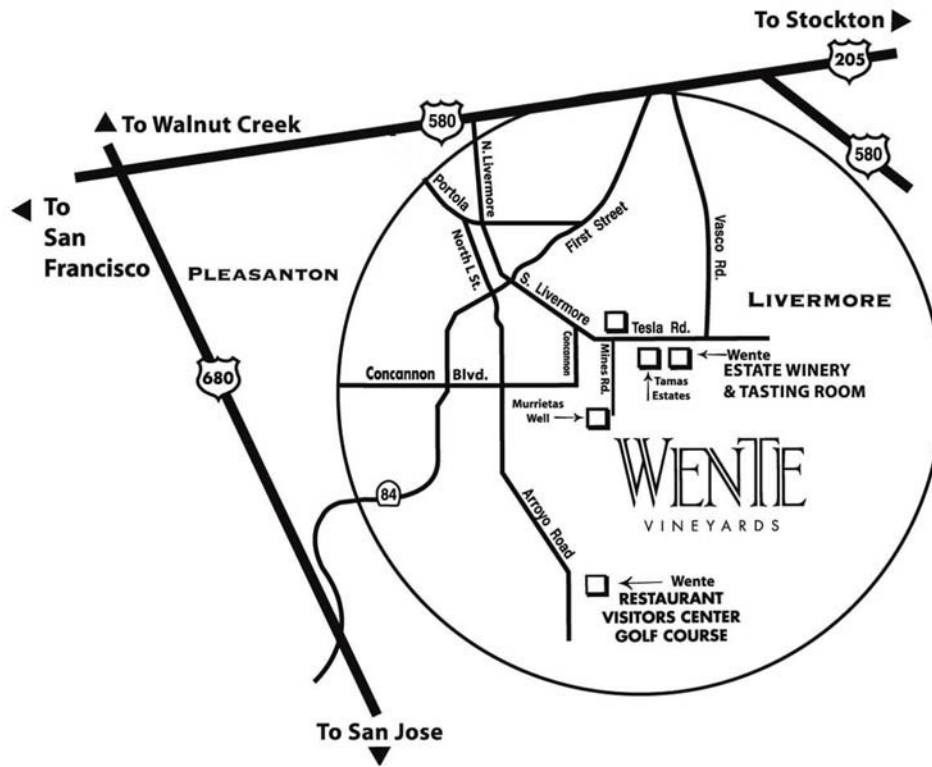

### FROM THE NORTH

If you are traveling from the Walnut Creek, Alamo, Danville and San Ramon areas, please take Highway 680 South to 580 East heading towards Stockton. Exit at North Livermore Avenue and turn right onto North Livermore Avenue. North Livermore changes to South Livermore at First Street. Continue on South Livermore to Concannon Boulevard. Turn right on Concannon Boulevard. Proceed on Concannon Boulevard to Arroyo Road. Turn left on Arroyo Road. Stay on Arroyo Road for approximately 3 miles to our main gate on your left.

### FROM THE EAST

If you are arriving from the Stockton, Modesto and Tracy areas, please take Highway 580 West towards San Francisco. Exit at North Livermore Avenue - Central Livermore and turn left at the stoplight onto North Livermore Avenue. North Livermore changes to South Livermore at First Street. Continue on South Livermore to Concannon Boulevard. Turn right on Concannon Boulevard. Proceed on Concannon Boulevard to Arroyo Road. Turn left on Arroyo Road. Stay on Arroyo Road for approximately 3 miles to our main gate on your left.

### FROM THE WEST

To reach Wente Vineyards from the San Francisco, Oakland, Berkeley and Castro Valley areas, please take Highway 580 East heading towards Stockton. Exit at North Livermore and turn right onto North Livermore. North Livermore changes to South Livermore at First Street. Continue on South Livermore to Concannon Boulevard. Turn right on Concannon Boulevard. Proceed on Concannon Boulevard to Arroyo Road. Turn left on Arroyo Road. Stay on Arroyo Road for approximately 3 miles to our main gate on your left.