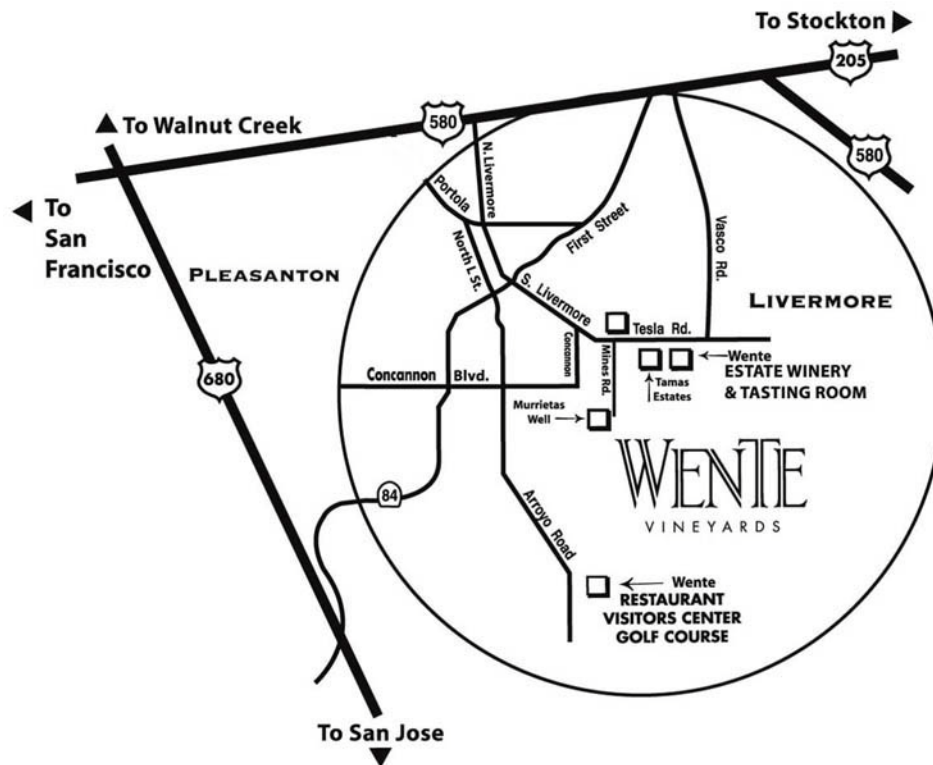

WENTE VINEYARDS ESTATE WINERY & TASTING ROOM

5565 Tesla Road in Livermore, CA 94550 ~ 925-456-2300 or 925-456-2305

FROM THE NORTH

If you are traveling from the Walnut Creek, Alamo, Danville and San Ramon areas, please take Highway 680 South to 580 East heading toward Stockton. Exit at Vasco Road and head south for 3 miles until Vasco Road dead-ends at Tesla Road. Turn right onto Tesla Road, proceed 1/3 of a mile and Wente Vineyards Estate Winery will be on your left. Enter through the second driveway on your left and you will see our tasting room straight ahead.

FROM THE SOUTH

When traveling from the San Jose, Palo Alto and Fremont areas, please take Highway 680 North. Immediately after the Calaveras Road - Sunol West 84 exit, take the Livermore 84 East exit off the freeway. Proceed along Highway 84 East approximately 4.8 miles. Turn right onto Vallecitos Road. (Vallecitos Road turns into Holmes Street). Continue 2 miles to the intersection of Holmes Street and Concannon Boulevard. Turn right onto Concannon Boulevard and follow it for 2 miles until it dead ends at South Livermore Avenue. Turn right at the stoplight. Proceed 1.3 miles (South Livermore Avenue turns into Tesla Road), and you will see Wente Vineyards Estate Winery on your right. Turn right into the second driveway and you will see our tasting room straight ahead.

FROM THE EAST

If you are arriving from the Stockton, Modesto and Tracy areas, please take Highway 580 West towards San Francisco. Exit at Vasco Road and head south for 3 miles until Vasco Road dead-ends at Tesla Road. Turn right onto Tesla Road, proceed 1/3 of a mile and Wente Vineyards Estate Winery will be on your left. Enter through the second driveway on your left and you will see our tasting room straight ahead.