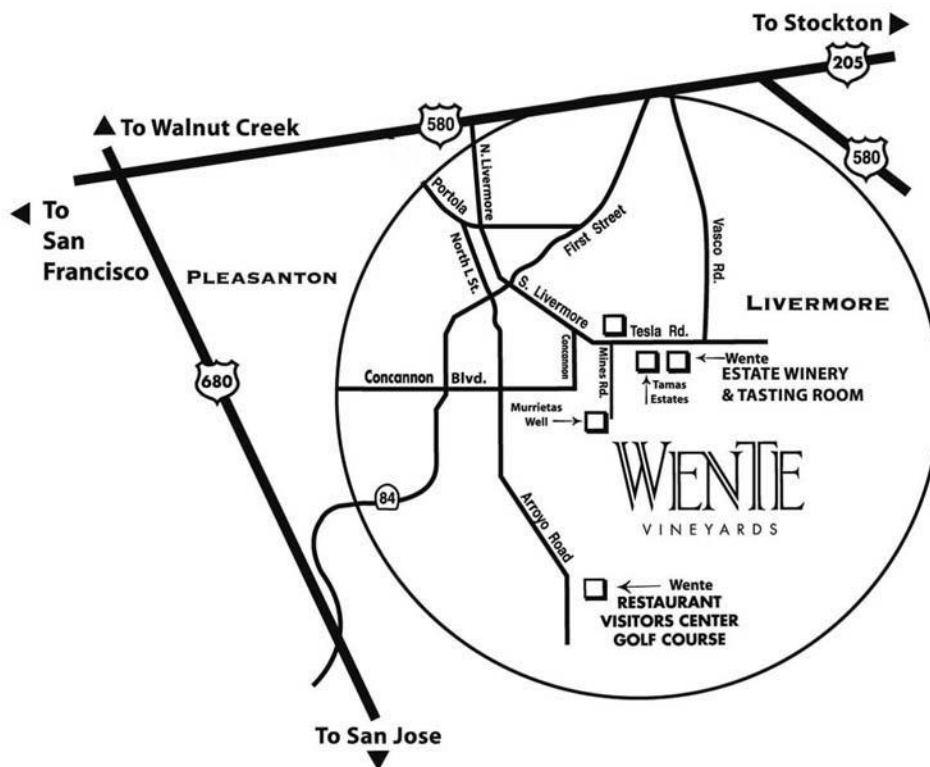

WENTE VINEYARDS

RESTAURANT, CONCERTS, EVENT CENTER & GOLF COURSE

5050 Arroyo Road in Livermore, CA 94550 ~ 925.456.2400

FROM THE NORTH

If you are traveling from the Walnut Creek, Alamo, Danville and San Ramon areas, please take Highway 680 South to 580 East heading towards Stockton. Exit at North Livermore Avenue and turn right onto North Livermore Avenue. North Livermore changes to South Livermore at First Street. Continue on South Livermore to Concannon Boulevard. Turn right on Concannon Boulevard. Proceed on Concannon Boulevard to Arroyo Road. Turn left on Arroyo Road. Stay on Arroyo Road for approximately 3 miles to our main gate on your left.

FROM THE EAST

If you are arriving from the Stockton, Modesto and Tracy areas, please take Highway 580 West towards San Francisco. Exit at North Livermore Avenue - Central Livermore and turn left at the stoplight onto North Livermore Avenue. North Livermore changes to South Livermore at First Street. Continue on South Livermore to Concannon Boulevard. Turn right on Concannon Boulevard. Proceed on Concannon Boulevard to Arroyo Road. Turn left on Arroyo Road. Stay on Arroyo Road for approximately 3 miles to our main gate on your left.

FROM THE WEST

To reach Wente Vineyards from the San Francisco, Oakland, Berkeley and Castro Valley areas, please take Highway 580 East heading towards Stockton. Exit at North Livermore and turn right onto North Livermore. North Livermore changes to South Livermore at First Street. Continue on South Livermore to Concannon Boulevard. Turn right on Concannon Boulevard. Proceed on Concannon Boulevard to Arroyo Road. Turn left on Arroyo Road. Stay on Arroyo Road for approximately 3 miles to our main gate on your left.